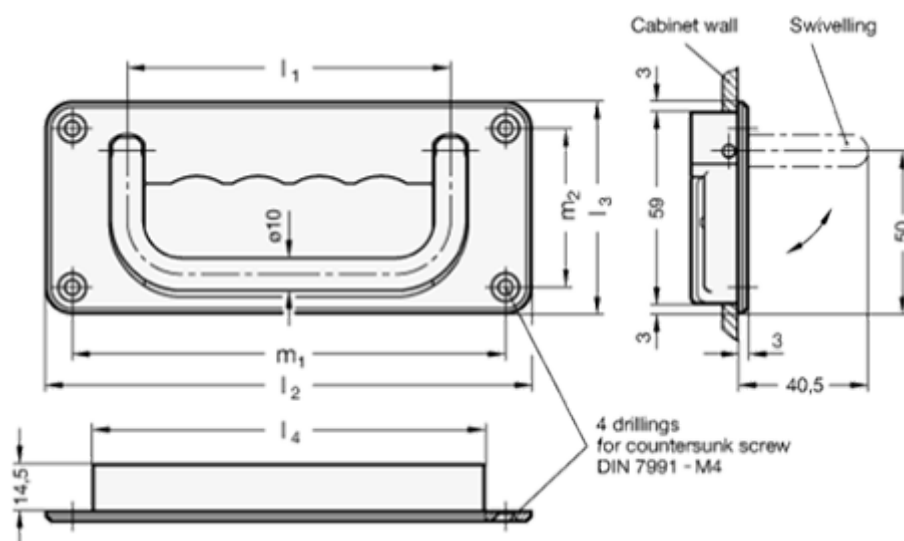

Article number: 204258120CRSWA
 Description: E+G Folding handle
 GN 425.8-120-CR-SW-A

Measures

= -	l2	= 170
= -	l3	= 65
= -	l4	= 141
= -	l5	= 142
= -	l6	= 60
= -	m1	= 154
= -	m2	= 49
l1 = 120	Type =	GN 425.8-120-CR-SW-A

Weight (g) = 376